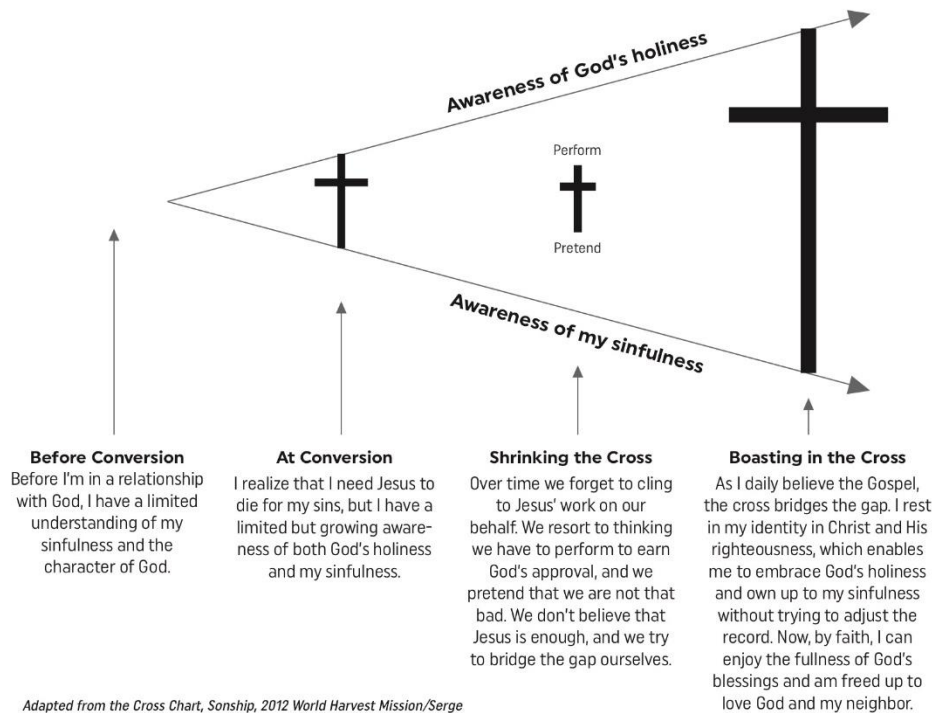

Adapted from the Cross Chart, Sonship, 2012 World Harvest Mission/Serge